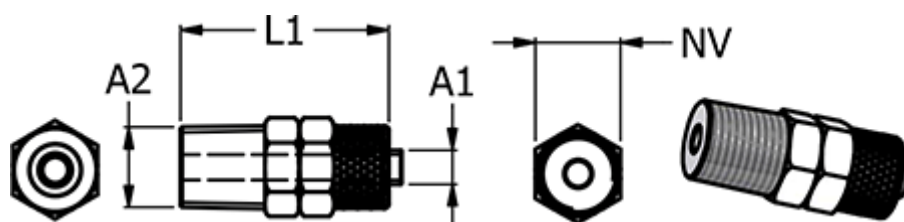

Article number: 5861161210

Description: Push-on fitting 11.612-10, metal  $\text{Ø}10/8\text{-R } 1/2\text{'}$   
Straight connector

## Measures

Hose diameter A1	= 10/8
L1	= 36
NV	= 22
Thread A2	= R 1/2"